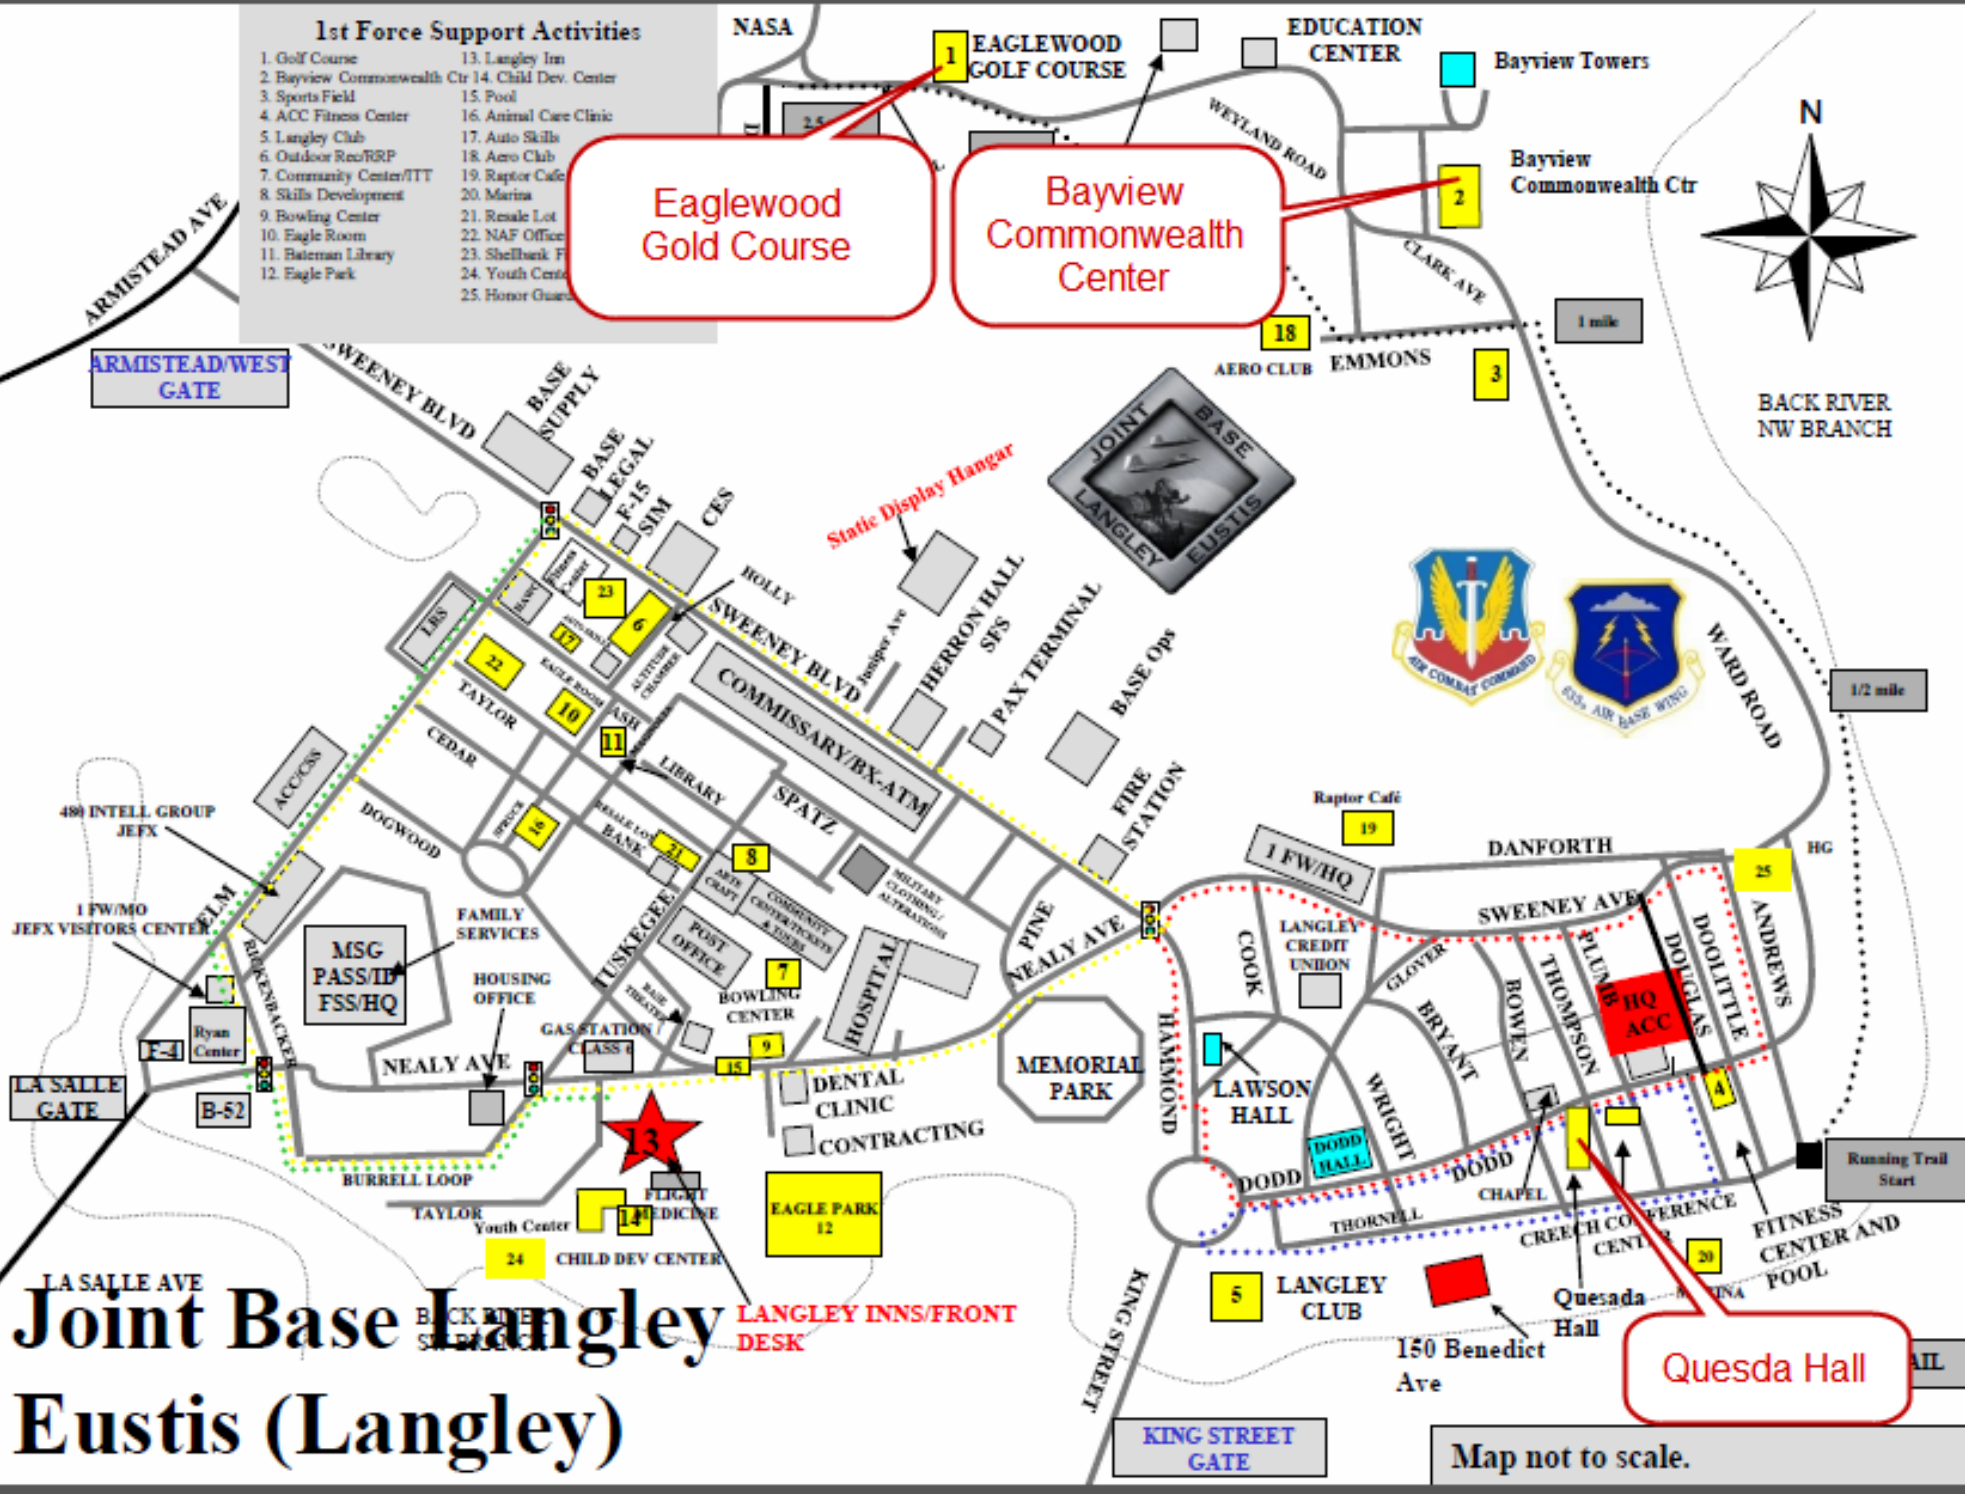

1st Force Support Activities

- | | |
|-----------------------------|------------------------|
| 1. Golf Course | 13. Langley Inn |
| 2. Bayview Commonwealth Ctr | 14. Child Dev. Center |
| 3. Sports Field | 15. Pool |
| 4. ACC Fitness Center | 16. Animal Care Clinic |
| 5. Langley Club | 17. Auto Skills |
| 6. Outdoor Rec/RRP | 18. Aero Club |
| 7. Community Center/TT | 19. Raptor Cafe |
| 8. Skills Development | 20. Marina |
| 9. Bowling Center | 21. Resale Lot |
| 10. Eagle Room | 22. NAF Office |
| 11. Bateman Library | 23. Shellbank F |
| 12. Eagle Park | 24. Youth Center |
| | 25. Honor Guard |

Eaglewood Gold Course

Bayview Commonwealth Center

Quesda Hall

Joint Base Langley Eustis (Langley)

Map not to scale.